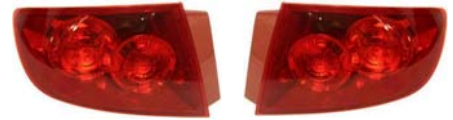

MAZDA 3 1600 CC 4 DOOR 2004

1 FRONT BUMPER MAT BK 1600 CC

2 BUMPER FINISHER CENTER

3 REAR BUMPER MAT BK 1600 CC

4 GRILLE GYM/BK

5 GRILLE CP/BK

6 HEAD LAMP

7 FOG LAMP COVER

8 FOG LAMP

9 TAIL LAMP RED 1600 CC

10 TAIL LAMP BK RIM 2000 CC

11 REFLECTOR TAIL LAMP RED

12 REFLECTOR TAIL LAMP BK RIM

13 REAR BUMPER REFLECTOR LAMP

14 FRONT BUMPER REINFORCEMENT

15 REAR BUMPER REINFORCEMENT